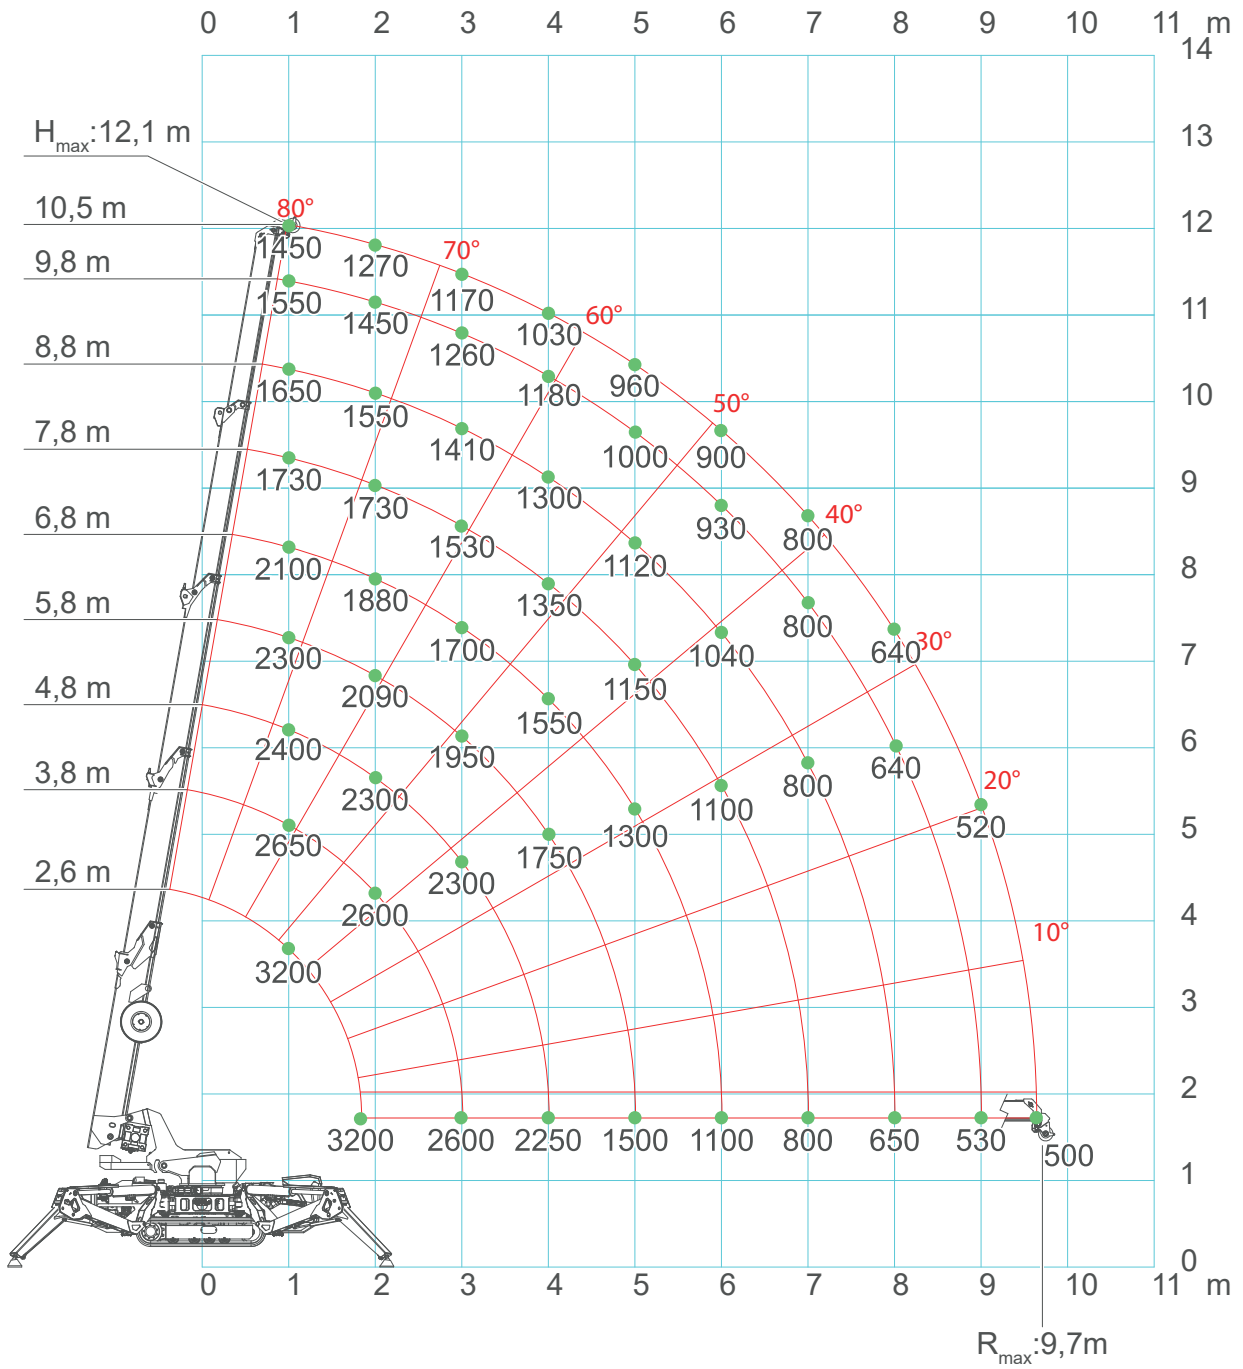

SPX532 - MAIN BOOM

SPX532 - JIB1000.2H1MX

*: With manual extension on maximum weight is limited to 300kg.