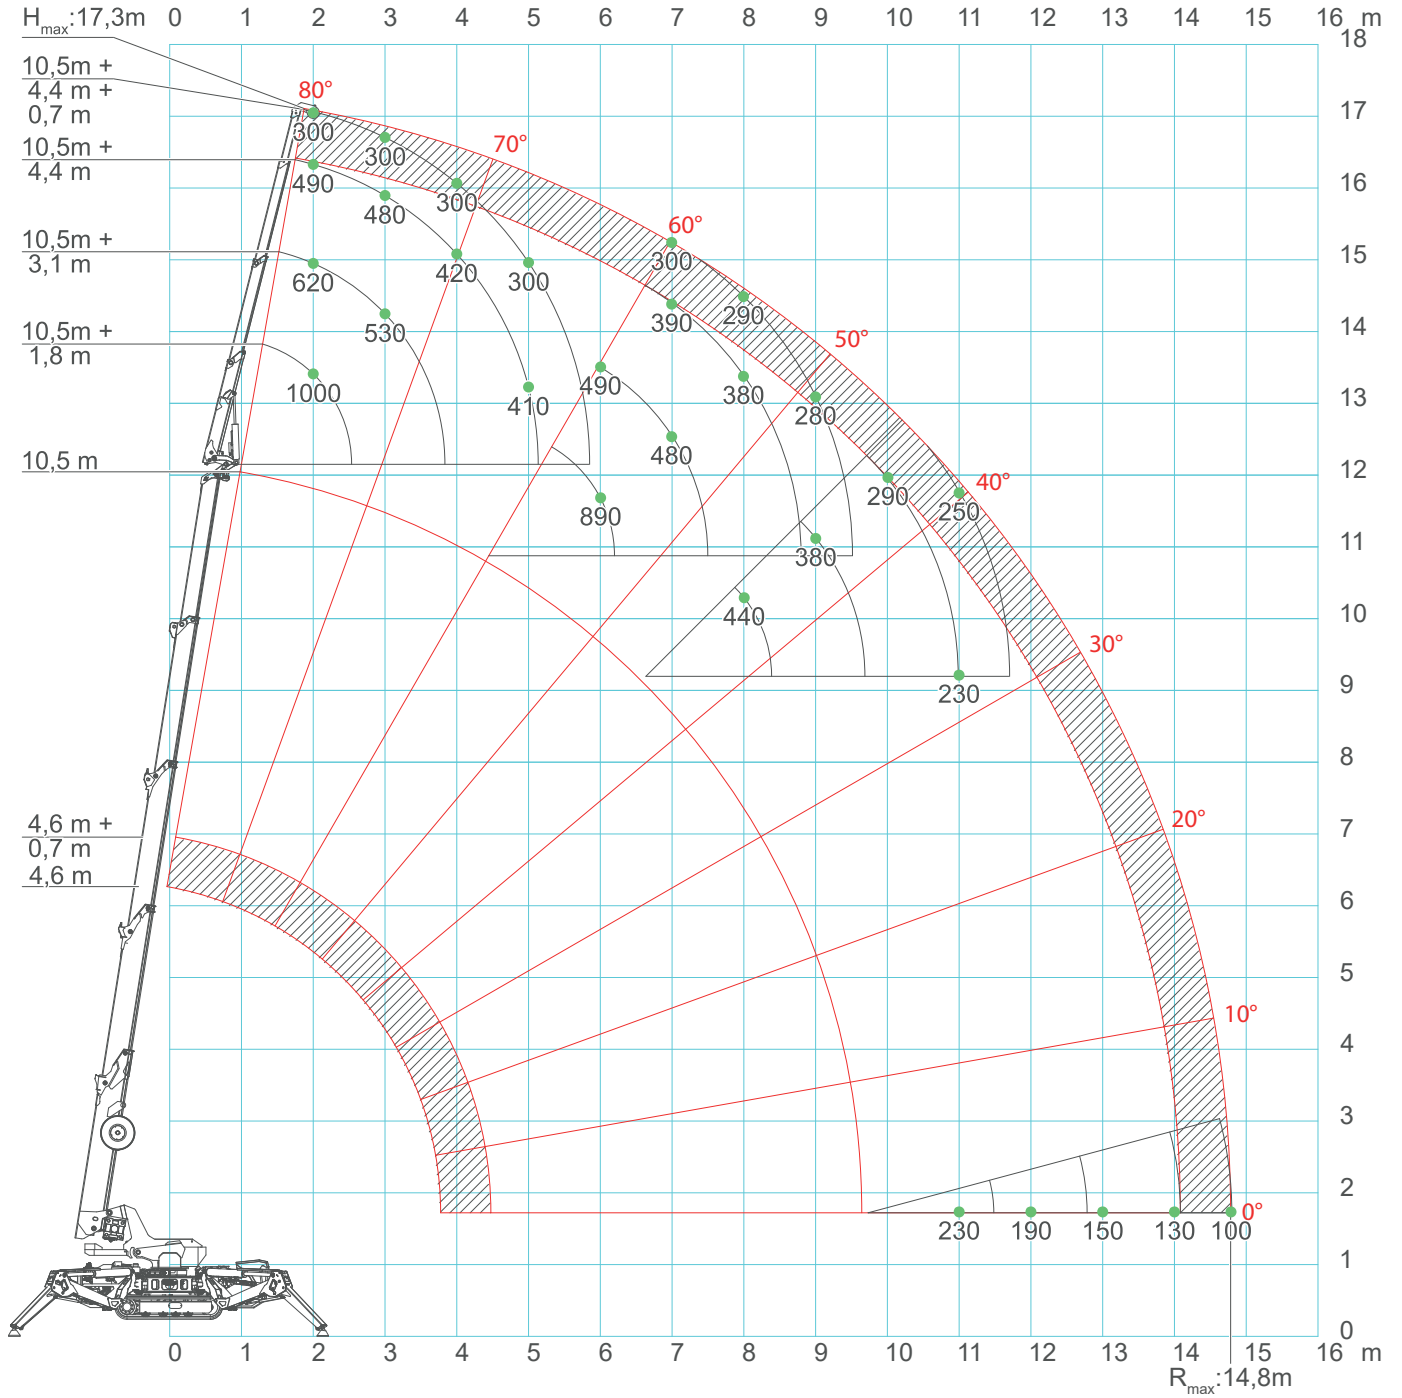

SPX532 - MAIN BOOM

SPX532 - JIB1000.2H1MX

*: With manual extension on maximum weight is limited to 300kg.